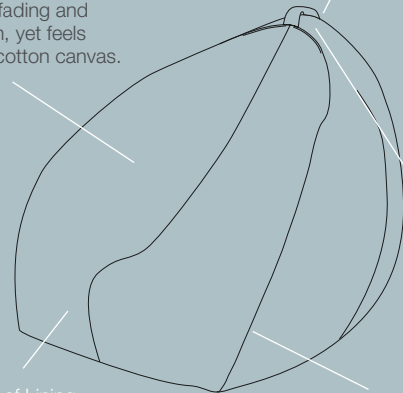

Stainless Steel
Hardware
Looks great.
Won't corrode.

Waterproof Lining

The Marine Bean has a polyester liner allowing the cover to be removed.

Polyester Stitching
For long-lasting, extra strong seams.

Tel +64 9 354 4552 **Address** 17 Sale St - Freemans Bay - Auckland - New Zealand

Email info@coastnewzealand.com **Website** www.coastnewzealand.com